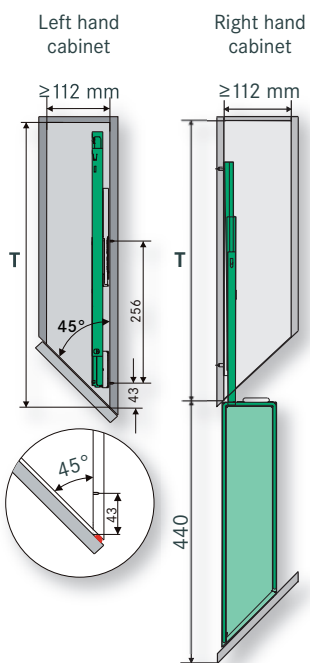

15 cm base unit pull-out, 45°

2-tier

B = inside cabinet width:	≥ 112 mm
T = inside cabinet depth:	≥ 495 mm
H = inside cabinet height:	≥ 540 mm
h = hole centers:	380 mm

15 cm base unit pull-out STYLE diagonal, 2-tier

complete; incl. textured-surface metal trays and full-extension runners

Dimensions (mm)	Art. no.
for 45° cabinet, left slant	03 5410
for 45° cabinet, right slant	03 5411

15 cm base unit pull-out CLASSIC diagonal, 2-tier

complete; incl. textured-surface metal trays and full-extension runners

for 45° cabinet, left slant	01 5410
for 45° cabinet, right slant	01 5411

Divider STYLE (left)
for 15 cm base unit pull-out baskets

01 5293

Divider CLASSIC (right)
for 15 cm base unit pull-out baskets

00 5293