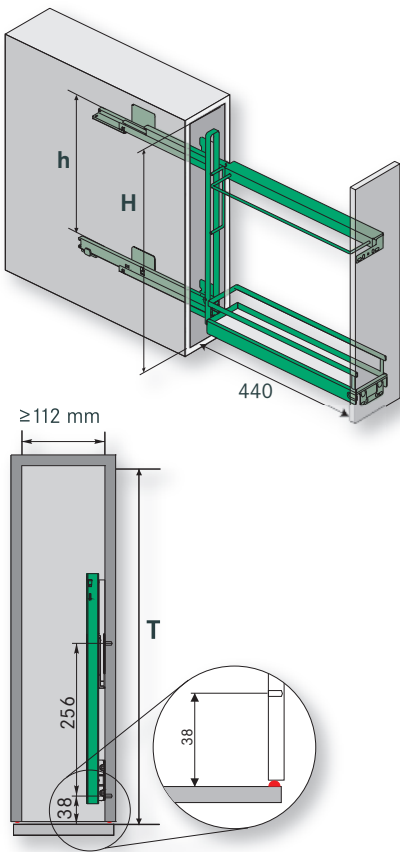

B = inside cabinet width:	≥ 112 mm
T = inside cabinet depth:	≥ 495 mm
H = inside cabinet height:	≥ 540 mm
h = hole centers:	380 mm

15 cm base unit pull-out STYLE diagonal, 2-tier

complete; incl. textured-surface metal trays and full-extension runners

The 15 cm towel rail and the tray and baking tray rack offer practical and customizable ways of using space in narrow base units.

B = inside cabinet width:	≥ 112 mm
T = inside cabinet depth:	≥ 481 mm
H = inside cabinet height:	≥ 590 mm
h = hole centers:	380 mm

Art. no. Dimensions (mm)

03 5418

15 cm towel-rail pull-out STYLE
complete; incl. full-extension runners for 90° unit

installation right

01 5418

15 cm towel-rail pull-out CLASSIC
complete; incl. full-extension runners for 90° unit

installation right

B = inside cabinet width:	≥ 112 mm
T = inside cabinet depth:	≥ 481 mm
H = inside cabinet height:	≥ 540 mm
h = hole centers:	380 mm

Dimensions (mm) **Art. no.**

**15 cm tray and baking tray pull-out
STYLE**