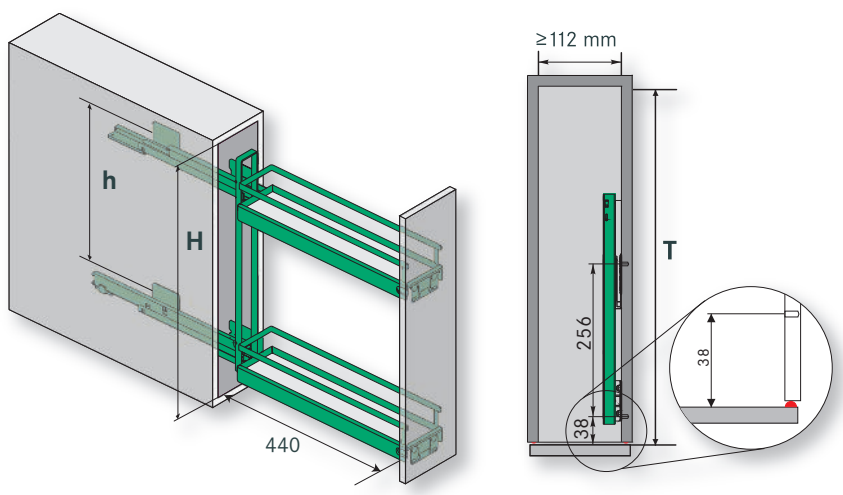

15 cm base unit pull-out –
use the narrowest niches.

15 cm base unit pull-out, 90°

	2-tier	3-tier
B = inside cabinet width:	≥ 112 mm	≥ 112 mm
T = inside cabinet depth:	≥ 481 mm	≥ 481 mm
H = inside cabinet height:	≥ 540 mm	≥ 755 mm
h = hole centers:	380 mm	595 mm

Art. no. Dimensions (mm)

03 5412 for 90° unit **15 cm base unit pull-out STYLE, 2-tier**
 complete; incl. textured-surface metal trays
 and full-extension runners

installation
right

max. load: 12 kg

01 5412 for 90° unit **15 cm base unit pull-out CLASSIC, 2-tier**
 complete; incl. textured-surface metal trays
 and full-extension runners

B = inside cabinet width:	≥ 112 mm
T = inside cabinet depth:	≥ 495 mm
H = inside cabinet height:	≥ 540 mm
h = hole centers:	380 mm

15 cm base unit pull-out STYLE diagonal, 2-tier

complete; incl. textured-surface metal trays and full-extension runners

The 15 cm towel rail and the tray and baking tray rack offer practical and customizable ways of using space in narrow base units.

B = inside cabinet width:	≥ 112 mm
T = inside cabinet depth:	≥ 481 mm
H = inside cabinet height:	≥ 590 mm
h = hole centers:	380 mm