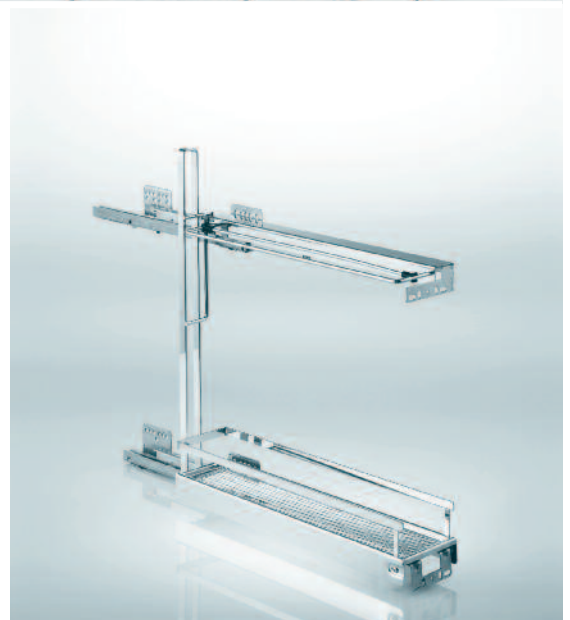

installation right

B = inside cabinet width:	≥ 112 mm
T = inside cabinet depth:	≥ 481 mm
H = inside cabinet height:	≥ 540 mm
h = hole centers:	380 mm

Dimensions (mm) **Art. no.**

**15 cm tray and baking tray pull-out
STYLE**

complete; incl. full-extension runners
for 90° unit

installation right

03 5419

**15 cm tray and baking tray pull-out
CLASSIC**

complete; incl. full-extension runners
for 90° unit

installation right

01 5419