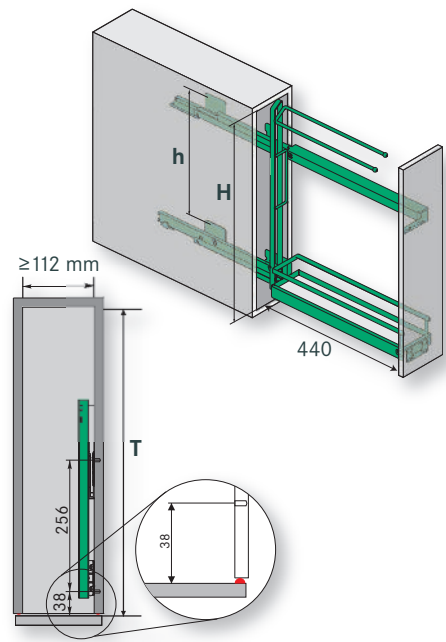

B = inside cabinet width:	≥ 112 mm
T = inside cabinet depth:	≥ 495 mm
H = inside cabinet height:	≥ 540 mm
h = hole centers:	380 mm

15 cm base unit pull-out STYLE diagonal, 2-tier

complete; incl. textured-surface metal trays and full-extension runners

for 45° cabinet, left slant	01 5410
for 45° cabinet, right slant	01 5411

Divider STYLE (left)
 for 15 cm base unit pull-out baskets

01 5293
Divider CLASSIC (right)
 for 15 cm base unit pull-out baskets

00 5293

The 15 cm towel rail and the tray and baking tray rack offer practical and customizable ways of using space in narrow base units.

B = inside cabinet width:	≥ 112 mm
T = inside cabinet depth:	≥ 481 mm
H = inside cabinet height:	≥ 590 mm
h = hole centers:	380 mm

installation right

B = inside cabinet width:	≥ 112 mm
T = inside cabinet depth:	≥ 481 mm
H = inside cabinet height:	≥ 540 mm
h = hole centers:	380 mm

Dimensions (mm) **Art. no.**

**15 cm tray and baking tray pull-out
STYLE**