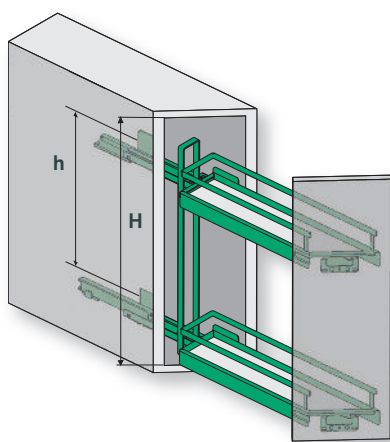

Art. no. Dimensions (mm)

03 5412 for 90° unit **15 cm base unit pull-out STYLE, 2-tier**
 complete; incl. textured-surface metal trays
 and full-extension runners

installation
right

max. load: 12 kg

01 5412 for 90° unit **15 cm base unit pull-out CLASSIC, 2-tier**
 complete; incl. textured-surface metal trays
 and full-extension runners

installation
right

max. load: 12 kg

03 5413 for 90° unit **15 cm base unit pull-out STYLE, 3-tier**
 complete
 incl. textured-surface metal trays
 and full-extension runners

installation
right

max. load: 12 kg

01 5413 for 90° unit **15 cm base unit pull-out CLASSIC, 3-tier**
 complete
 incl. textured-surface metal trays
 and full-extension runners

installation
right

max. load: 12 kg

15 cm base unit pull-out, 45°
2-tier

B = inside cabinet width:	≥ 112 mm
T = inside cabinet depth:	≥ 495 mm
H = inside cabinet height:	≥ 540 mm
h = hole centers:	380 mm

15 cm base unit pull-out STYLE diagonal, 2-tier

complete; incl. textured-surface metal trays and full-extension runners