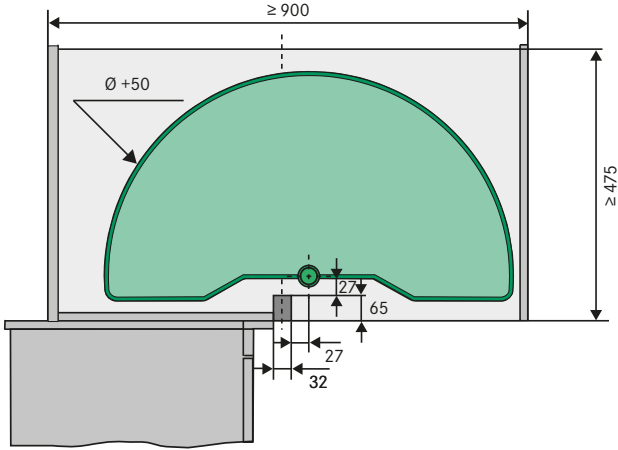

# SEMICIRCULAR CAROUSEL

AXLE-MOUNTED

—  KESSEBÖHMER —

Height-adjustable axle to suit  
different cabinet heights

180° trays make good use  
of corner space

**90 cm corner unit**

Fig.: Dimensions in mm

**Hook-on tray semi-circular carousel**

Axle-mounted

**ARENAplus**  
Anti-slip coating

Cabinet width	PU	ARENA style Chrome/Ice white	ARENA classic Chrome/Ice white	ARENA classic Chrome/Grey	ARENA classic Silver/Ice white	ARENA classic Silver/Grey	Metal basket Chrome	Metal basket Silver
900 mm	2							
		<b>260542 0005</b>	<b>260543 0005</b>	<b>260544 0005</b>	<b>260543 0102</b>	<b>260544 0102</b>	<b>260545 0005</b>	<b>260546 0102</b>

**Axle**

with top connector  
for semi-circular carousel trays

Height	Chrome
655-745 mm	<b>250052 0005</b>
742-832 mm	<b>260359 0005</b>