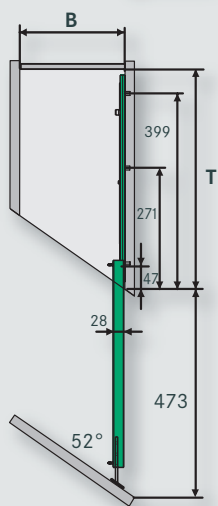

### Base unit pull-out COMFORT 90° front angle

**B** = inside cabinet width: basket width + 33 mm

**T** = inside cabinet depth:  $\geq 485$  mm

<b>H</b> = inside cabinet height: $\geq 499$ mm (Art. no. 01 5165/01 5166),	$h = 439$ mm
$\geq 599$ mm (Art. no. 01 5169/01 5170),	$h = 539$ mm
$\geq 663$ mm (Art. no. 01 5173/01 5174),	$h = 603$ mm

### Base unit pull-out COMFORT diagonal 45°

**B** = inside cabinet width: basket width + 33 mm

**T** = inside cabinet depth:  $\geq 515$  mm

<b>H</b> = inside cabinet height: $\geq 499$ mm (Art. no. 01 5165/01 5166),	$h = 439$ mm
$\geq 599$ mm (Art. no. 01 5169/01 5170),	$h = 539$ mm
$\geq 663$ mm (Art. no. 01 5173/01 5174),	$h = 603$ mm

### Base unit pull-out COMFORT diagonal 52°

**B** = inside cabinet width: basket width + 33 mm

**T** = inside cabinet depth:  $\geq 508$  mm

<b>H</b> = inside cabinet height: $\geq 499$ mm (Art. no. 01 5165/01 5166),	$h = 439$ mm
$\geq 599$ mm (Art. no. 01 5169/01 5170),	$h = 539$ mm
$\geq 663$ mm (Art. no. 01 5173/01 5174),	$h = 603$ mm

	Dimensions (mm)	Art. no.
<b>Full-extension frame COMFORT</b> max. load: 24 kg	left-hand cabinet:	
	height: 497	<b>01 5165</b>
	height: 597	<b>01 5169</b>
	height: 661	<b>01 5173</b>
	right-hand cabinet:	
	height: 497	<b>01 5166</b>
	height: 597	<b>01 5170</b>
	height: 661	<b>01 5174</b>