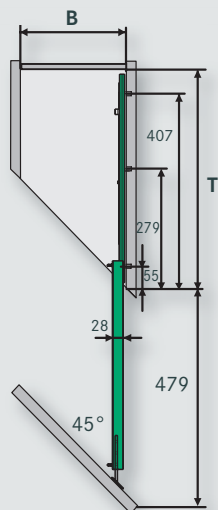

### Base unit pull-out COMFORT 90° front angle

**B** = inside cabinet width: basket width + 33 mm

**T** = inside cabinet depth:  $\geq 485$  mm

<b>H</b> = inside cabinet height: $\geq 499$ mm (Art. no. 01 5165/01 5166),	$h = 439$ mm
$\geq 599$ mm (Art. no. 01 5169/01 5170),	$h = 539$ mm
$\geq 663$ mm (Art. no. 01 5173/01 5174),	$h = 603$ mm

### Base unit pull-out COMFORT diagonal 45°

**B** = inside cabinet width: basket width + 33 mm

**T** = inside cabinet depth:  $\geq 515$  mm

<b>H</b> = inside cabinet height: $\geq 499$ mm (Art. no. 01 5165/01 5166),	$h = 439$ mm
$\geq 599$ mm (Art. no. 01 5169/01 5170),	$h = 539$ mm
$\geq 663$ mm (Art. no. 01 5173/01 5174),	$h = 603$ mm

### Base unit pull-out COMFORT diagonal 52°

**B** = inside cabinet width: basket width + 33 mm

**T** = inside cabinet depth:  $\geq 508$  mm

<b>H</b> = inside cabinet height: $\geq 499$ mm (Art. no. 01 5165/01 5166),	$h = 439$ mm
$\geq 599$ mm (Art. no. 01 5169/01 5170),	$h = 539$ mm
$\geq 663$ mm (Art. no. 01 5173/01 5174),	$h = 603$ mm

	Dimensions (mm)	Art. no.
<b>Full-extension frame COMFORT</b> max. load: 24 kg	left-hand cabinet:	
	height: 497	<b>01 5165</b>
	height: 597	<b>01 5169</b>
	height: 661	<b>01 5173</b>
	right-hand cabinet:	
	height: 497	<b>01 5166</b>
	height: 597	<b>01 5170</b>
	height: 661	<b>01 5174</b>