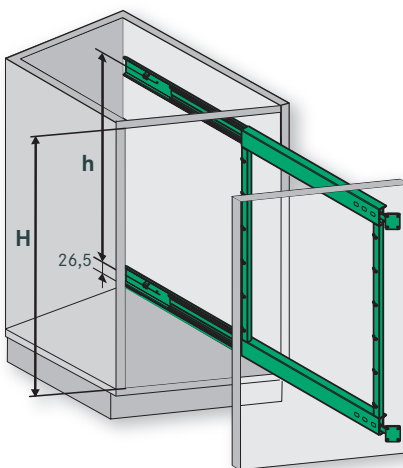

### Base unit pull-out COMFORT 90° front angle

**B** = inside cabinet width: basket width + 33 mm

**T** = inside cabinet depth:  $\geq 485$  mm

<b>H</b> = inside cabinet height: $\geq 499$ mm (Art. no. 01 5165/01 5166),	$h = 439$ mm
$\geq 599$ mm (Art. no. 01 5169/01 5170),	$h = 539$ mm
$\geq 663$ mm (Art. no. 01 5173/01 5174),	$h = 603$ mm

### Base unit pull-out COMFORT diagonal 45°

**B** = inside cabinet width: basket width + 33 mm

**T** = inside cabinet depth:  $\geq 515$  mm

<b>H</b> = inside cabinet height: $\geq 499$ mm (Art. no. 01 5165/01 5166),	$h = 439$ mm
$\geq 599$ mm (Art. no. 01 5169/01 5170),	$h = 539$ mm
$\geq 663$ mm (Art. no. 01 5173/01 5174),	$h = 603$ mm

### Base unit pull-out COMFORT diagonal 52°

**B** = inside cabinet width: basket width + 33 mm

**T** = inside cabinet depth:  $\geq 508$  mm

<b>H</b> = inside cabinet height: $\geq 499$ mm (Art. no. 01 5165/01 5166),	$h = 439$ mm
$\geq 599$ mm (Art. no. 01 5169/01 5170),	$h = 539$ mm
$\geq 663$ mm (Art. no. 01 5173/01 5174),	$h = 603$ mm