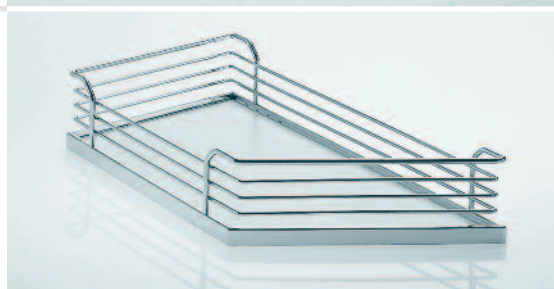

Hook-on tray ARENA Classic for diagonal base unit pull-outs	WxDxH for slant left	
	45° 228 x 470 x 88	01 5070
	52° 228 x 470 x 88	01 5052
	55° 228 x 470 x 88	01 5072

On request with
ARENAplus
anti-slip finish

WxDxH for slant right	
45° 228 x 470 x 88	01 5071
52° 228 x 470 x 88	01 5053
55° 228 x 470 x 88	01 5073