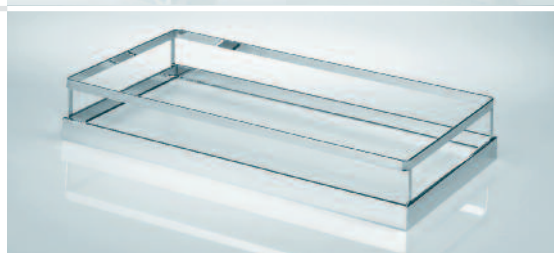

Hook-on tray ARENA Classic for base unit pull-outs	WxDxH	
	110 x 470 x 88	01 5140
	160 x 470 x 88	01 5141
	228 x 470 x 88	01 5142
	295 x 470 x 88	01 6206

On request with
ARENAplus
anti-slip finish