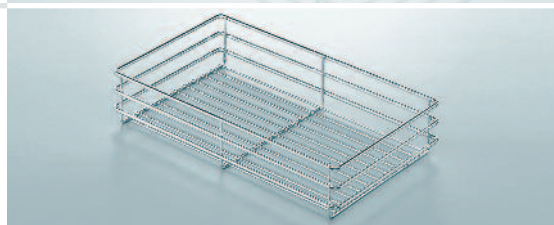

Standard with  
**SOFTSTOPP**  
damper

<b>Front bracket 90° (left)</b> for base unit pull-outs		<b>01 5147</b>
<b>Front bracket diagonal (right)</b> for diagonal base unit pull-outs	front angle: 45°	<b>01 5148</b>
Other front angles on request	front angle: 52°	<b>01 5049</b>
	front angle: 55°	<b>01 5048</b>

<b>Hook-on tray ARENA Style</b> for base unit pull-outs	WxDxH	
	110 x 470 x 75	<b>05 5140</b>
	160 x 470 x 75	<b>05 5141</b>
	228 x 470 x 75	<b>05 5142</b>
	295 x 470 x 75	<b>05 6206</b>

On request with  
**ARENAplus**  
anti-slip finish

<b>Hook-on tray ARENA Classic</b> for base unit pull-outs	WxDxH	
	110 x 470 x 88	<b>01 5140</b>
	160 x 470 x 88	<b>01 5141</b>
	228 x 470 x 88	<b>01 5142</b>
	295 x 470 x 88	<b>01 6206</b>

On request with  
**ARENAplus**  
anti-slip finish

<b>Hook-on metal basket</b> for base unit pull-outs	WxDxH	
	110 x 470 x 75	<b>00 5140</b>
	160 x 470 x 75	<b>00 5141</b>
	210 x 470 x 75	<b>00 5142</b>
	320 x 470 x 75	<b>00 5143</b>

<b>Hook-on tray ARENA Style</b> for diagonal base unit pull-outs	WxDxH for slant left	
	45° 228 x 470 x 75	<b>05 5070</b>
	52° 228 x 470 x 75	<b>05 5052</b>
	55° 228 x 470 x 75	<b>05 5072</b>