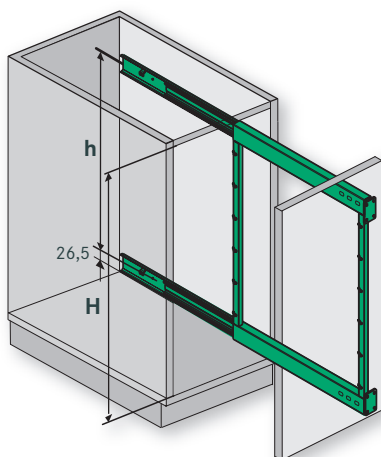

### Base unit pull-out COMFORT 90° front angle

**B** = inside cabinet width: basket width + 33 mm

**T** = inside cabinet depth:  $\geq 485$  mm

<b>H</b> = inside cabinet height: $\geq 499$ mm (Art. no. 01 5165/01 5166),	$h = 439$ mm
$\geq 599$ mm (Art. no. 01 5169/01 5170),	$h = 539$ mm
$\geq 663$ mm (Art. no. 01 5173/01 5174),	$h = 603$ mm

### Base unit pull-out COMFORT diagonal 45°

**B** = inside cabinet width: basket width + 33 mm

**T** = inside cabinet depth:  $\geq 515$  mm

<b>H</b> = inside cabinet height: $\geq 499$ mm (Art. no. 01 5165/01 5166),	$h = 439$ mm
$\geq 599$ mm (Art. no. 01 5169/01 5170),	$h = 539$ mm
$\geq 663$ mm (Art. no. 01 5173/01 5174),	$h = 603$ mm

### Base unit pull-out COMFORT diagonal 52°

**B** = inside cabinet width: basket width + 33 mm

**T** = inside cabinet depth:  $\geq 508$  mm

<b>H</b> = inside cabinet height: $\geq 499$ mm (Art. no. 01 5165/01 5166),	$h = 439$ mm
$\geq 599$ mm (Art. no. 01 5169/01 5170),	$h = 539$ mm
$\geq 663$ mm (Art. no. 01 5173/01 5174),	$h = 603$ mm