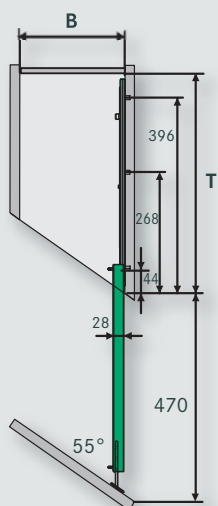

### Base unit pull-out COMFORT 90° front angle

**B** = inside cabinet width: basket width + 33 mm

**T** = inside cabinet depth:  $\geq 485$  mm

<b>H</b> = inside cabinet height: $\geq 499$ mm (Art. no. 01 5165/01 5166),	$h = 439$ mm
$\geq 599$ mm (Art. no. 01 5169/01 5170),	$h = 539$ mm
$\geq 663$ mm (Art. no. 01 5173/01 5174),	$h = 603$ mm

### Base unit pull-out COMFORT diagonal 45°

**B** = inside cabinet width: basket width + 33 mm

**T** = inside cabinet depth:  $\geq 515$  mm

<b>H</b> = inside cabinet height: $\geq 499$ mm (Art. no. 01 5165/01 5166),	$h = 439$ mm
$\geq 599$ mm (Art. no. 01 5169/01 5170),	$h = 539$ mm
$\geq 663$ mm (Art. no. 01 5173/01 5174),	$h = 603$ mm

### Base unit pull-out COMFORT diagonal 52°

**B** = inside cabinet width: basket width + 33 mm

**T** = inside cabinet depth:  $\geq 508$  mm

<b>H</b> = inside cabinet height: $\geq 499$ mm (Art. no. 01 5165/01 5166),	$h = 439$ mm
$\geq 599$ mm (Art. no. 01 5169/01 5170),	$h = 539$ mm
$\geq 663$ mm (Art. no. 01 5173/01 5174),	$h = 603$ mm

### Base unit pull-out COMFORT diagonal 55°

**B** = inside cabinet width: basket width + 33 mm

**T** = inside cabinet depth:  $\geq 505$  mm

<b>H</b> = inside cabinet height: $\geq 499$ mm (Art. no. 01 5165/01 5166),	$h = 439$ mm
$\geq 599$ mm (Art. no. 01 5169/01 5170),	$h = 539$ mm
$\geq 663$ mm (Art. no. 01 5173/01 5174),	$h = 603$ mm