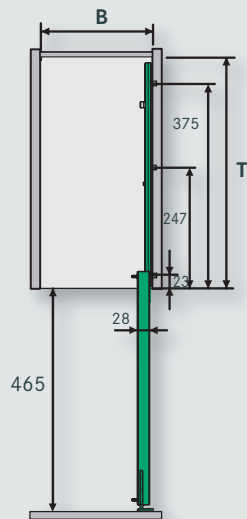

### Base unit pull-out COMFORT 90° front angle

**B** = inside cabinet width: basket width + 33 mm

**T** = inside cabinet depth:  $\geq 485$  mm

<b>H</b> = inside cabinet height: $\geq 499$ mm (Art. no. 01 5165/01 5166),	$h = 439$ mm
$\geq 599$ mm (Art. no. 01 5169/01 5170),	$h = 539$ mm
$\geq 663$ mm (Art. no. 01 5173/01 5174),	$h = 603$ mm

### Base unit pull-out COMFORT diagonal 45°

**B** = inside cabinet width: basket width + 33 mm

**T** = inside cabinet depth:  $\geq 515$  mm

<b>H</b> = inside cabinet height: $\geq 499$ mm (Art. no. 01 5165/01 5166),	$h = 439$ mm
$\geq 599$ mm (Art. no. 01 5169/01 5170),	$h = 539$ mm
$\geq 663$ mm (Art. no. 01 5173/01 5174),	$h = 603$ mm

### Base unit pull-out COMFORT diagonal 52°

**B** = inside cabinet width: basket width + 33 mm

**T** = inside cabinet depth:  $\geq 508$  mm

<b>H</b> = inside cabinet height: $\geq 499$ mm (Art. no. 01 5165/01 5166),	$h = 439$ mm
$\geq 599$ mm (Art. no. 01 5169/01 5170),	$h = 539$ mm
$\geq 663$ mm (Art. no. 01 5173/01 5174),	$h = 603$ mm

	Dimensions (mm)	Art. no.
<b>Full-extension frame COMFORT</b> max. load: 24 kg	left-hand cabinet:	
	height: 497	<b>01 5165</b>
	height: 597	<b>01 5169</b>
	height: 661	<b>01 5173</b>
	right-hand cabinet:	
	height: 497	<b>01 5166</b>
	height: 597	<b>01 5170</b>
	height: 661	<b>01 5174</b>