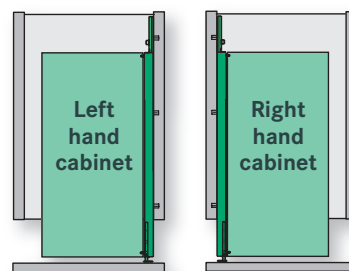

## Choice of tray/basket styles

Metal baskets

ARENA Classic

ARENA Style

### Base unit pull-out COMFORT 90° front angle

**B** = inside cabinet width: basket width + 33 mm

**T** = inside cabinet depth:  $\geq 485$  mm

<b>H</b> = inside cabinet height: $\geq 499$ mm (Art. no. 01 5165/01 5166),	$h = 439$ mm
$\geq 599$ mm (Art. no. 01 5169/01 5170),	$h = 539$ mm
$\geq 663$ mm (Art. no. 01 5173/01 5174),	$h = 603$ mm