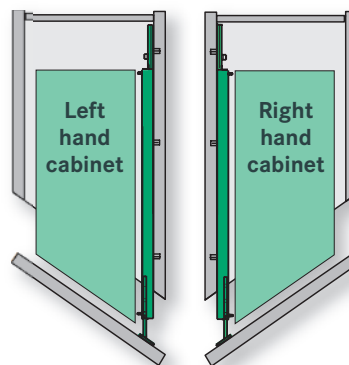

## Choice of tray/basket styles

Metal baskets

ARENA Classic

ARENA Style

### Base unit pull-out COMFORT 90° front angle

**B** = inside cabinet width: basket width + 33 mm

**T** = inside cabinet depth:  $\geq 485$  mm

<b>H</b> = inside cabinet height: $\geq 499$ mm (Art. no. 01 5165/01 5166),	$h = 439$ mm
$\geq 599$ mm (Art. no. 01 5169/01 5170),	$h = 539$ mm
$\geq 663$ mm (Art. no. 01 5173/01 5174),	$h = 603$ mm