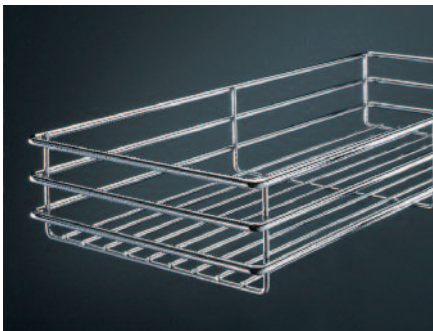

Choice of tray/basket styles

Metal baskets