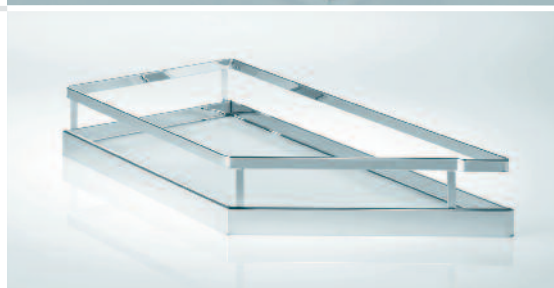

Hook-on tray ARENA Style for diagonal base unit pull-outs	WxDxH for slant left	
	45° 228 x 470 x 75	05 5070
	52° 228 x 470 x 75	05 5052
	55° 228 x 470 x 75	05 5072

On request with
ARENAplus
anti-slip finish

WxDxH for slant right	
45° 228 x 470 x 75	05 5071
52° 228 x 470 x 75	05 5053
55° 228 x 470 x 75	05 5073