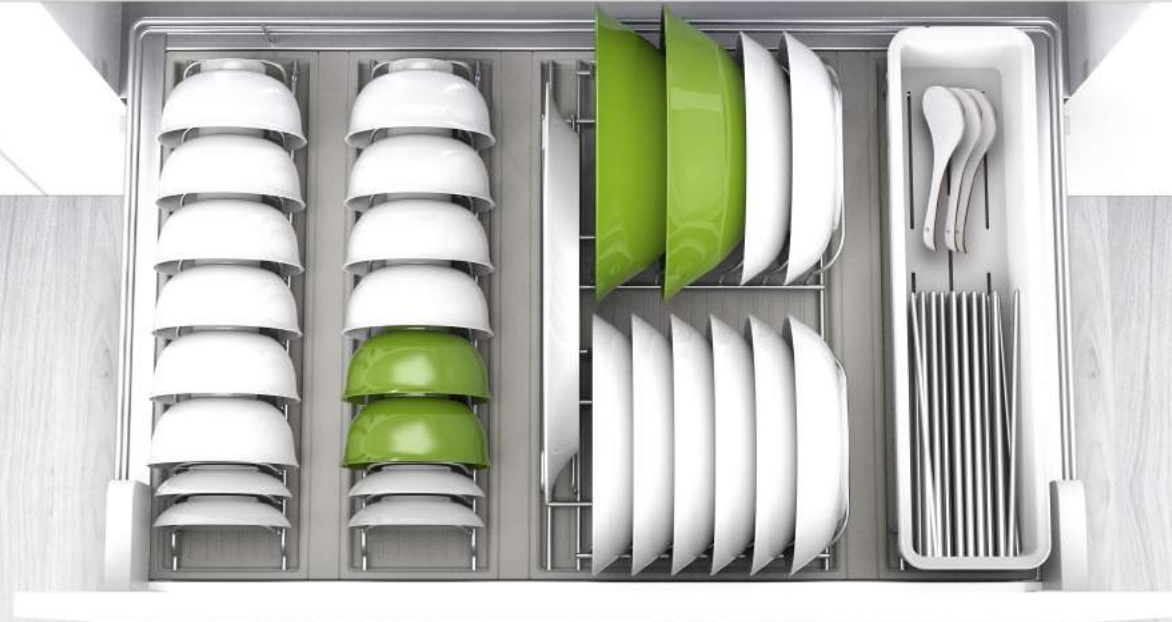

diningAGENT · FOR CHINESE FAMILIES

GERMAN APPROCHE FOR A SUCCESSFUL PRODUCT DEVELOPMENT.

Deep analysis of cooking habits and commonly used tableware in China was carried out to bring diningAGENT to the market.

We studied which tableware is normally used in Chinese family, how many bowls and plates are used per a household, how the bowls and plates should be fixed inside of the pull-out system to keep them safe, how to take the plates fast and easy out of holders. That's a German approach for a successful product development.