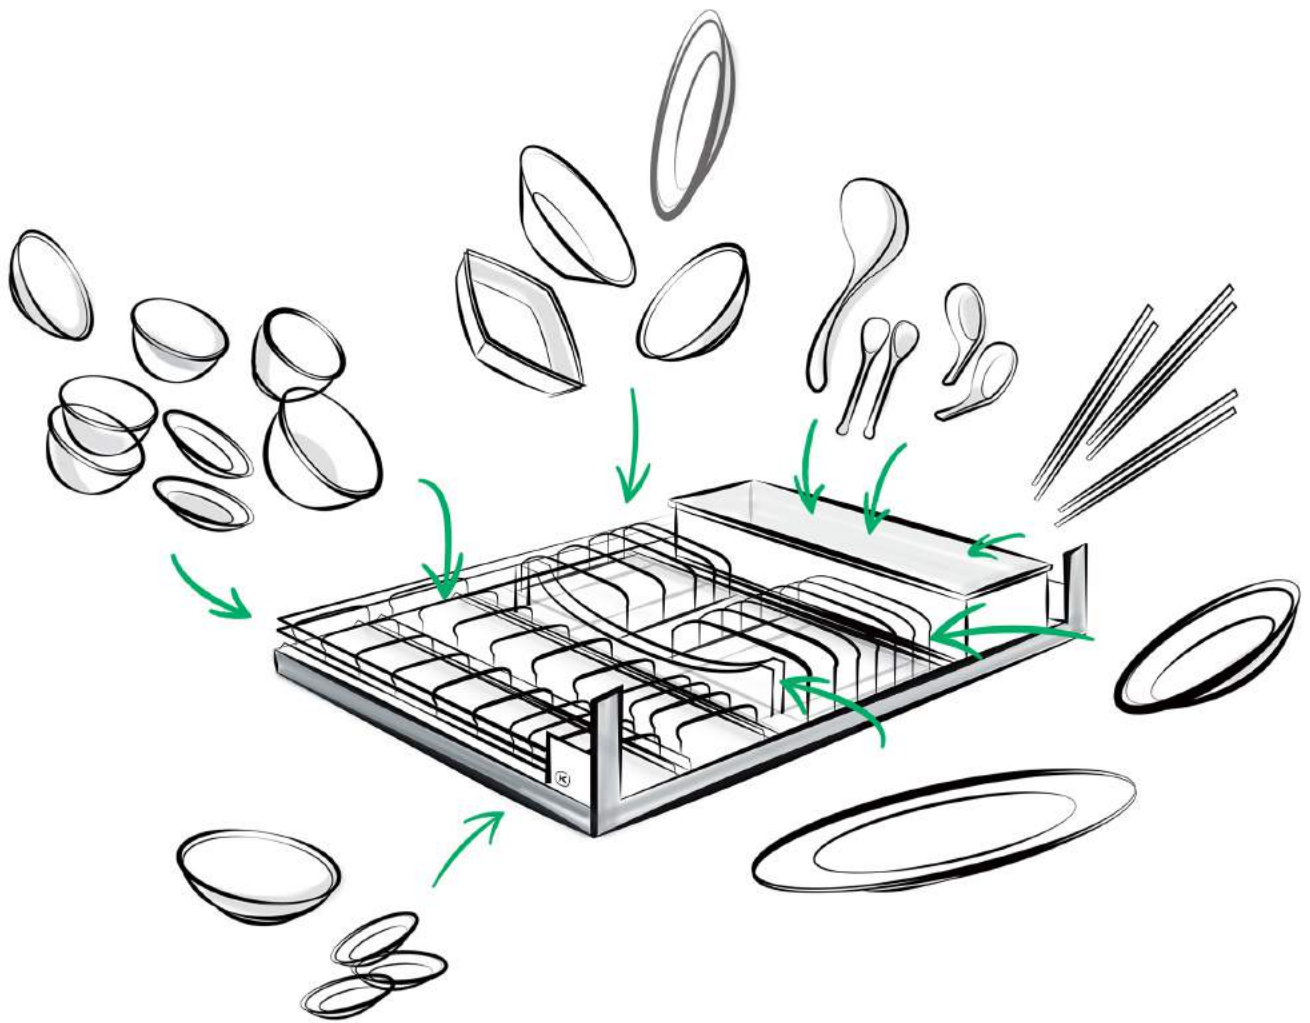

diningAGENT accommodates typical dishes used in the daily life of the families in different parts of China, for example in the South and in the North. With secure metal holders **your tableware will be safe** when opening and closing!

It complies with German quality and hygiene standards, which are some of the most stringent in the world. As a full-extension pull-out it guarantees **exceptional access and full overview** of an amazing amount of stuff. The full-extension pull-out features smooth gliding action and stability.