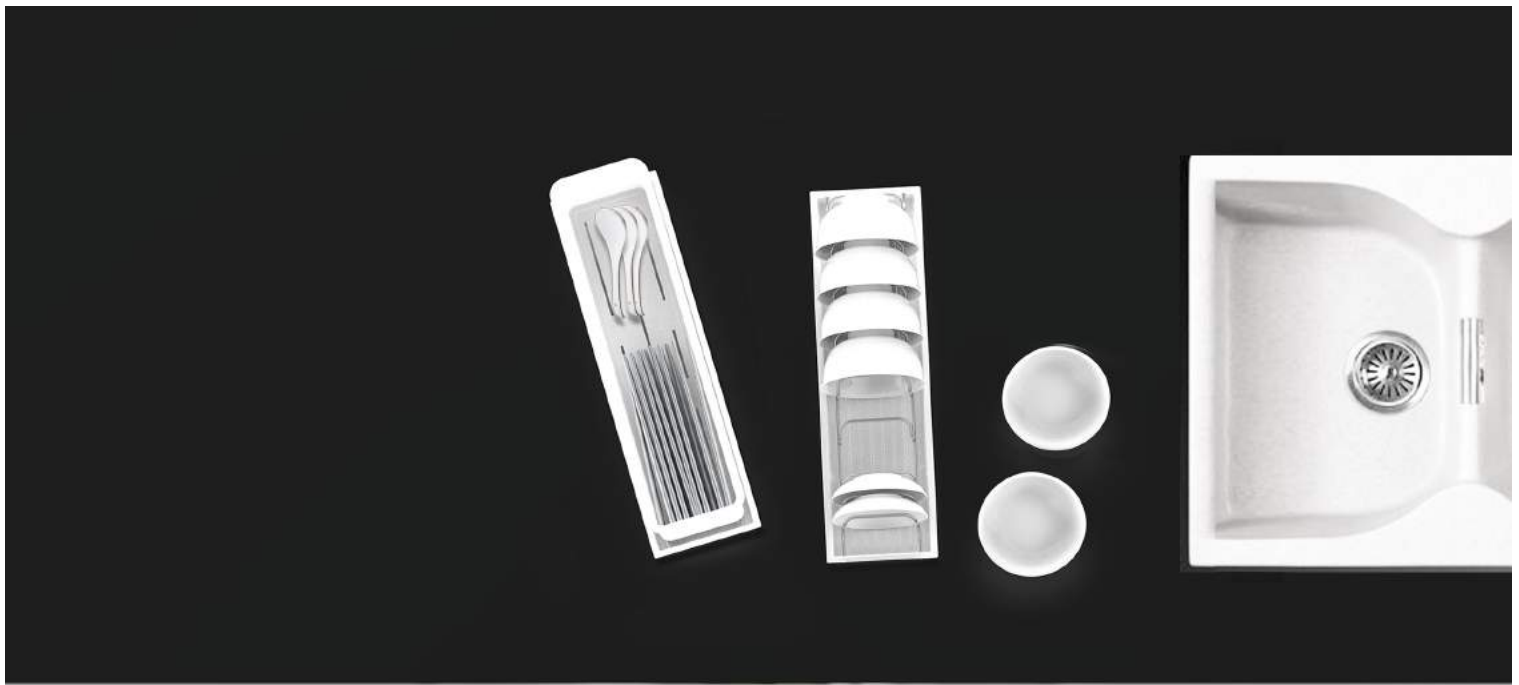

INDIVIDUAL.
FUNCTIONAL.
FLEXIBLE.

Modules can be easily taken out from the pull-out system. Keep plate and bowls modules next to the sink while doing the dishes – bowls and plates can be placed directly into the modules. When the cleaning of the dishes is done, put the filled modules back into diningAGENT.

No more worries about the water dripping from the plates – the trays underneath the metal holder will save the drawer from the water. And not only the drawer!

Metal holders are located a bit higher than the tray level, your plates will not be standing in the water.