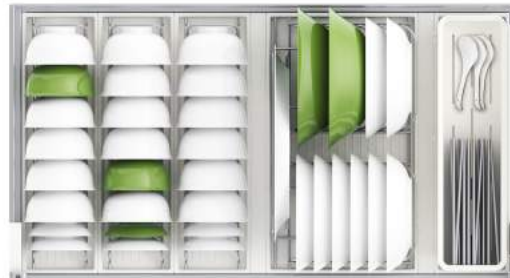

900 mm

900 mm

**SMALL FAMILY.
SMALL KITCHEN.
CLEVER SOLUTION.**

“2 in 1” solution

Thanks to a clever modular system, diningAGENT can be transformed into “2 in 1” solution: your bowls, plates, pots and pans will be all in order just in one pull-out. We made it possible!

900 mm

900 mm

900 mm