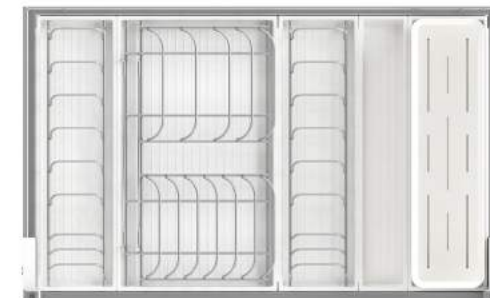

The advantages are obvious – diningAGENT modular elements can be arranged to exactly suit the requirements of the end users. They can be rearranged in seconds if it is needed.

600 mm

700 mm

800 mm

800 mm

800 mm