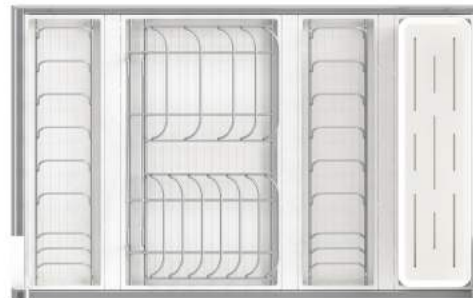

The advantages are obvious – diningAGENT modular elements can be arranged to exactly suit the requirements of the end users. They can be rearranged in seconds if it is needed.

600 mm

700 mm

800 mm

800 mm

800 mm