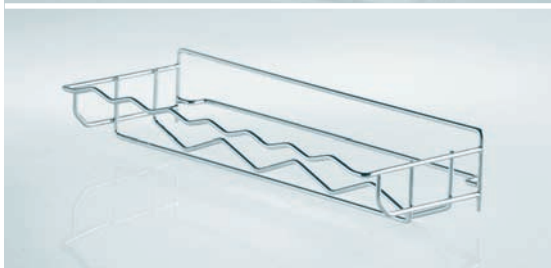

Art. no.	WxDxH	Bottle-rack for DISPENSA Junior
00 5224	220 x 470 x 108