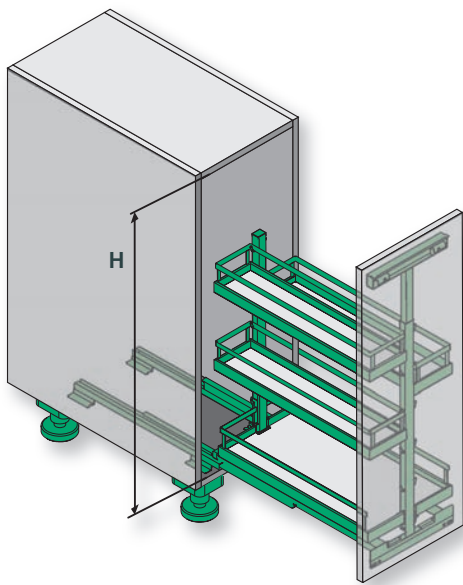

DISPENSA Junior – flexible storage in a base unit.

Pull-out with concealed
bottom-panel mounting.

DISPENSA Junior can be adapted flexibly to different uses –
with easy height adjustment and a choice of functional trays.
Makes optimal use of space.

Base panel mounting makes retrofitting easy.

Cabinet widths
30-60 cm

Easy access

Fit at different heights,
1/2 trays available

Mounted on the bottom panel

Standard with:

ARENA^{plus}
anti-slip finish

Choice of tray styles

ARENA Classic

ARENA Style

B = inside cabinet width:	≥ cabinet width minus 40 mm
T = inside cabinet depth:	≥ 500 mm
H = inside cabinet height:	≥ 630 mm

Art. no. Dimensions (mm)

Art. no.	Dimensions (mm)	Cabinet width:	DISPENSA Junior with ARENA Style trays
26 1002	300		Complete set consisting of:
26 1005	400		1 fitting
26 1008	450		2 runners
26 1011	500		1 large tray ARENA Style
26 1016	600		3 small trays ARENA Style

Cabinet width:	Large tray:	Small tray:
300	250 x 450 x 75	110 x 470 x 75
400	350 x 450 x 75	160 x 470 x 75
450	400 x 450 x 75	185 x 470 x 75
500	450 x 450 x 75	210 x 470 x 75
600	550 x 450 x 75	260 x 470 x 75