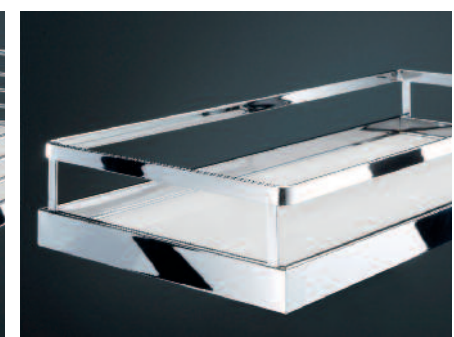

DISPENSA Junior – flexible storage in a base unit.

Pull-out with concealed
bottom-panel mounting.

DISPENSA Junior can be adapted flexibly to different uses –
with easy height adjustment and a choice of functional trays.
Makes optimal use of space.

Base panel mounting makes retrofitting easy.

Cabinet widths
30-60 cm

Easy access

Fit at different heights,
1/2 trays available

Mounted on the bottom panel

Standard with:

ARENA^{plus}
anti-slip finish

Choice of tray styles

ARENA Classic

ARENA Style

B = inside cabinet width:	≥ cabinet width minus 40 mm
T = inside cabinet depth:	≥ 500 mm
H = inside cabinet height:	≥ 630 mm

Art. no. Dimensions (mm)

Art. no.	Dimensions (mm)	Cabinet width:	DISPENSA Junior with ARENA Style trays
26 1002	300		Complete set consisting of:
26 1005	400		1 fitting
26 1008	450		2 runners
26 1011	500		1 large tray ARENA Style
26 1016	600		3 small trays ARENA Style