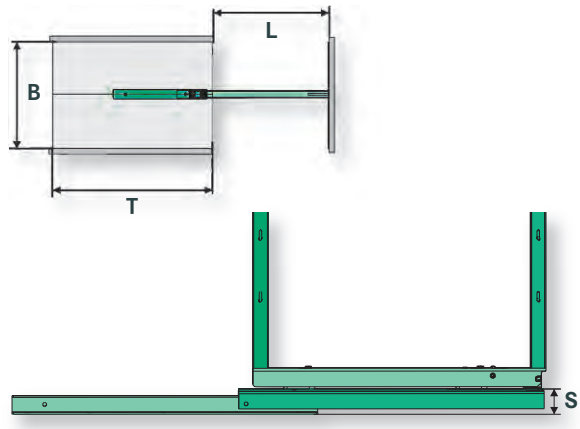

DISPENSA 90° –
storage for easy access.

Huge storage **capacity**
and a clear **overview**.

Each tray or basket can be individually hung at a height to suit the contents, making DISPENSA 90° a flexible solution providing a lot of storage with a very small footprint. The entire height and width of the unit can be fully utilised. It makes best use of available space, and supports good organisation and fast access. All the contents, even on the topmost shelf, are in clear view – from either side!

ARENA Vario

DISPENSA-Vx Part-extension runner

| | |
|--------------------------------------|-------------|
| Frame height = inside cabinet height | -55 mm |
| S = Height of bottom runner: | 43 mm |
| B = Inside cabinet width: | from 212 mm |
| T = Inside cabinet depth: | ≥ 500 mm |
| L = Extension: | 370 mm |
| Load: | ≤ 100 kg |

Art. No.

05 4222

**Part-extension runner system
DISPENSA-Vx**

for center suspension of larder unit
For loads up to: 100 kg

Standard with
 ClickFixx

Available epoxy-coated only!

**DISPENSA-VVSx
Full-extension runner reduced height**

| | |
|--------------------------------------|-------------|
| Frame height = inside cabinet height | -55 mm |
| S = Height of bottom runner: | 35 mm |
| B = Inside cabinet width: | from 212 mm |
| T = Inside cabinet depth: | ≥ 500 mm |
| L = Extension: | 470 mm |
| Load: | ≤ 100 kg |