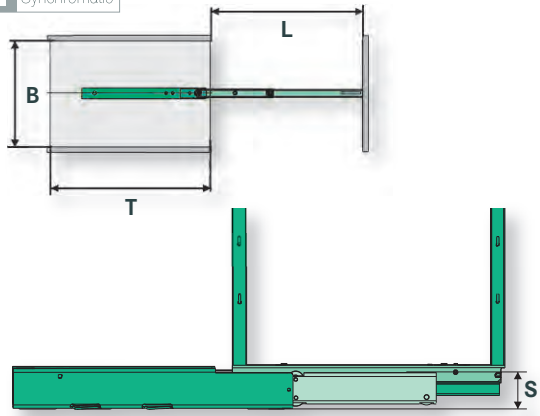

DISPENSA 90° –
storage for easy access.

Huge storage **capacity**
and a clear **overview**.

Each tray or basket can be individually hung at a height to suit the contents, making DISPENSA 90° a flexible solution providing a lot of storage with a very small footprint. The entire height and width of the unit can be fully utilised. It makes best use of available space, and supports good organisation and fast access. All the contents, even on the topmost shelf, are in clear view – from either side!

| | |
|--------------------------------------|-------------|
| Frame height = inside cabinet height | -55 mm |
| S = Height of bottom runner: | 35 mm |
| B = Inside cabinet width: | from 212 mm |
| T = Inside cabinet depth: | ≥ 500 mm |
| L = Extension: | 470 mm |
| Load: | ≤ 100 kg |

Art. no.

06 4235

**DISPENSA-VVSx
Full-extension runner system**

reduced height
for center suspension of larder unit

Standard with
 SOFTSTOPPLUS
damper

For loads up to: 100 kg

Standard with
 ClickFixx

Available epoxy-coated only!

Standard with
 Synchromatic

Art. no. Dimensions (mm)

- for cabinet width: **TouchControl**
- 30 cm with accessories (see page 1-14);
- 09 4249** AUS plug can only be used in conjunction with
- 09 4246** EU DIN plug DISPENSA-VVSx full extension fitting
- 09 4247** GB/UK plug (Art. no. 06 4235)
- 09 4248** US/JP plug