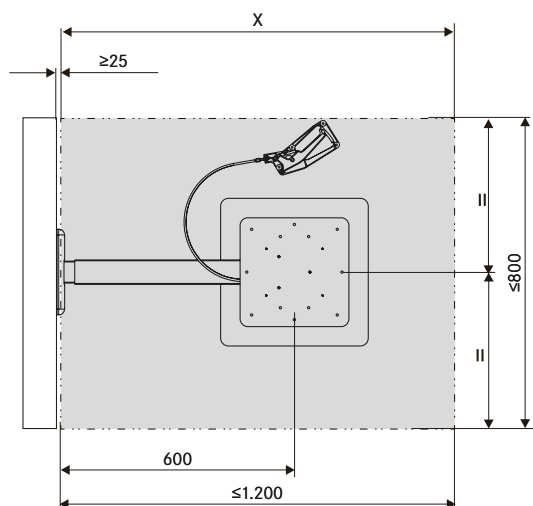

*Attach to a kitchen unit
or a wall*

ergoAGENT mono

A SMALL TABLE AND A LOT MORE FREEDOM

KESSEBÖHMER

Fitting ergoAGENT mono

Load capacity: max. 40 kg (incl. worktop)
 Worktop: $\leq 1.200 \times 800$ mm

Telescopic wall connecting beam: 575-875 mm

Colour code:
 Grey metallic 7973

Dimensions (mm)

Steplessly height adjustable from 655-1115 mm (plus worktop)

Product code

007706 7973

Fig.: Dimensions in mm