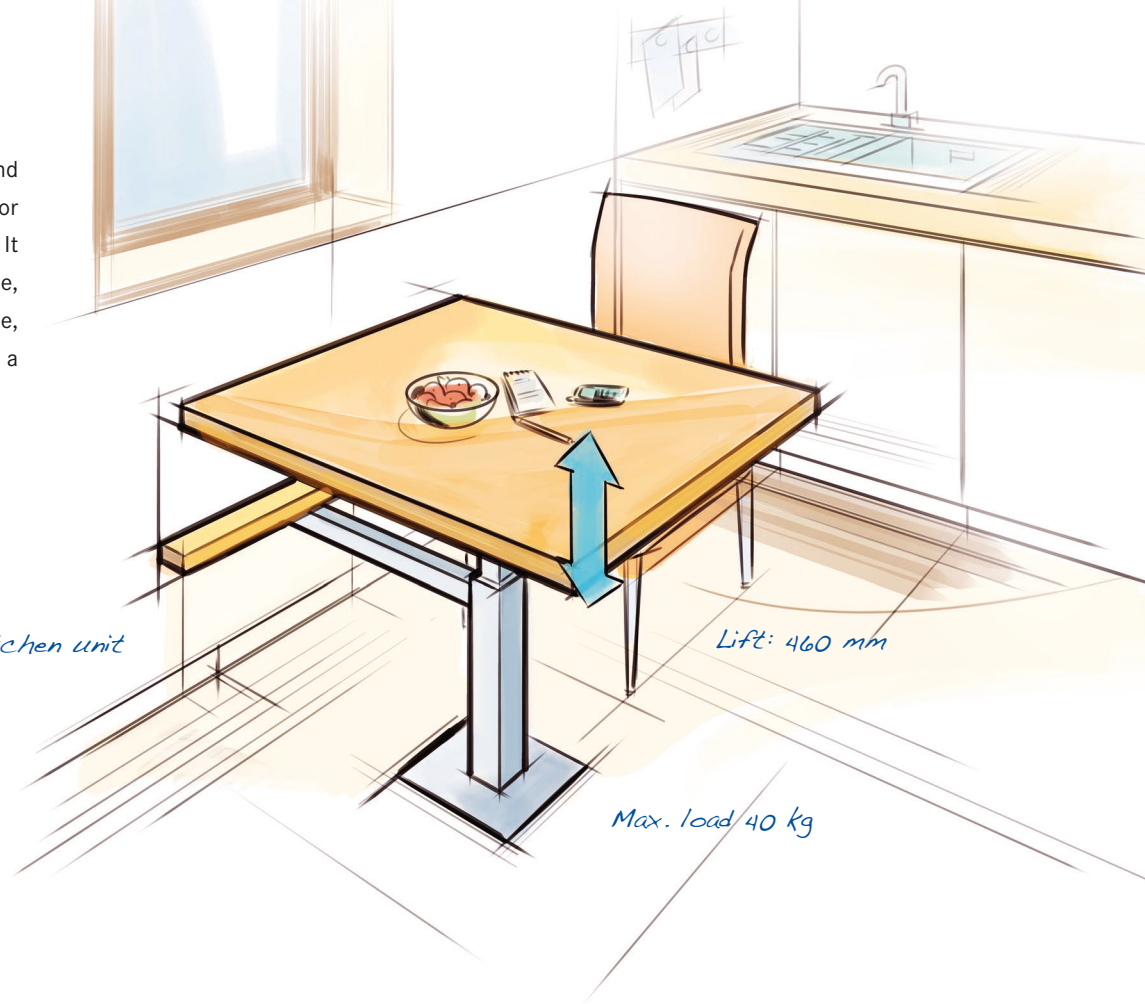

The ergoAGENT mono lifts and lowers the worktop, ready for all sorts of different uses. It can be a compact dining table, a variable-height workplace, a stand-up table or even a children's play.

PLUS X AWARD®

*Attach to a kitchen unit
or a wall*

ergoAGENT mono

A SMALL TABLE AND A LOT MORE FREEDOM

KESSEBÖHMER

Fitting ergoAGENT mono

Load capacity: max. 40 kg (incl. worktop)
 Worktop: $\leq 1.200 \times 800$ mm

Telescopic wall connecting beam: 575-875 mm

Colour code:
 Grey metallic 7973

Dimensions (mm)

Steplessly height adjustable from 655-1115 mm (plus worktop)

Product code

007706 7973

Fig.: Dimensions in mm