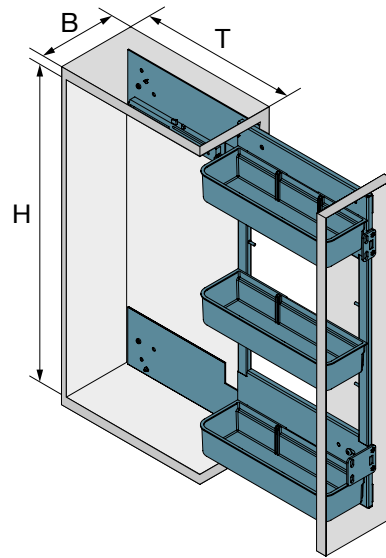

PICANTO WALL UNIT

The narrow pull-out for organised kitchens and bathrooms

CONFIGURATIONS

Plastic tray, transparent

DISTINGUISHING FEATURES

- Perfect for storing small kitchen utensils or bathroom items

- Transparent plastic trays provide an excellent overview of the unit's contents
- Trays made of non-breakable plastic

- Integrated soft-closing mechanism for smooth, silent closing

OPTIONS

Dividers

For dividing the clip-on tray into smaller sections.

TECHNICAL ILLUSTRATION

B= Unit widths	150, 300 mm
T= Interior depth	290 mm
H= Interior height	600 mm

Picanto

Side panel full-extension runner for wall units

Set includes:

- 1 pull-out system with integrated Softclose and self-closing device
- 3 transparent clip-on trays
- 1 divider set for tray (2 pcs.)
- 2 front brackets

Unit width	Surface	Width	Depth	Height	Art. No.
150	silver	110	285	590	500.0095.12
> 275	silver	239	285	590	500.0094.12

Clip-on tray

For Picanto

Unit width	Surface	Width	Depth	Height	Art. No.
150	transparent	103	280	54	500.0092.00
> 275	transparent	233	280	54	500.0093.00