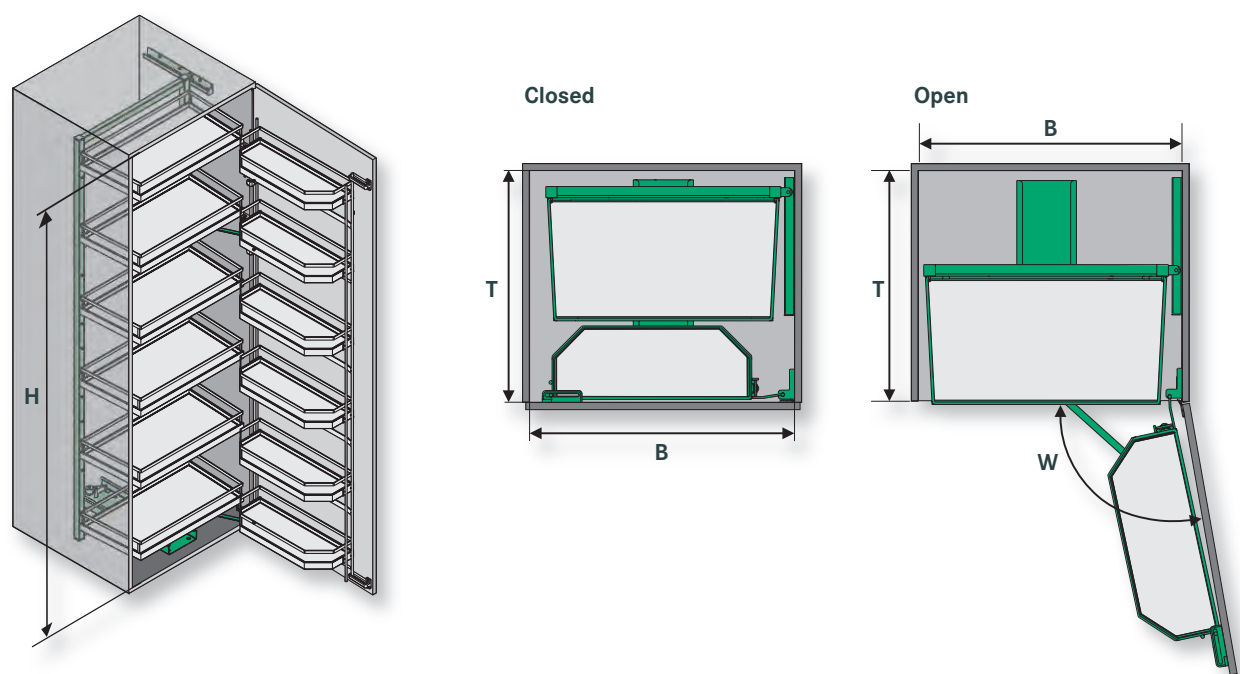

Double the gain by installing two TANDEMS in one kitchen unit: as a TANDEM Depot, in 90-, 100- and 120-cm units.

Trays and baskets can be fitted at different levels

Smooth, silent opening and closing

Simplified assembly

## Choice of trays/baskets

Metal baskets

ARENA Classic

ARENA Style

**TANDEM swivel pull-out**

Cabinet width	45 cm	50 cm	60 cm
<b>B =</b> Inside width:	≥ 412 mm	≥ 462 mm	≥ 562 mm
<b>T =</b> Inside depth:	≥ 500 mm	≥ 500 mm	≥ 500 mm
<b>H =</b> Inside height:			3-tier: from 800 mm
	4-tier: from 1100 mm	4-tier: from 1100 mm	4-tier: from 1100 mm
	6-tier: from 1700 mm	6-tier: from 1700 mm	6-tier: from 1700 mm
<b>W =</b> Opening angle:	110°	110°	110°
max. load for 6 layers:	pull-out shelf: 50 kg	pull-out shelf: 50 kg	pull-out shelf: 60 kg
	door shelf: 20 kg	door shelf: 20 kg	door shelf: 25 kg

**Clip-on shelf ARENA Style for TANDEM swivel pull-out**

		Dimensions (mm)	Art. no.
for cabinet width:	450 mm	WxDxH 383 x 275 x 75	05 3434
	500 mm	433 x 275 x 75	05 3439
	600 mm	518 x 275 x 75	05 3444

On request with **ARENA PLUS** anti-slip finish

**Clip-on shelf ARENA Classic for TANDEM swivel pull-out**

		Dimensions (mm)	Art. no.
for cabinet width:	450 mm	WxDxH 383 x 275 x 88	01 3434
	500 mm	433 x 275 x 88	01 3439
	600 mm	518 x 275 x 88	01 3444