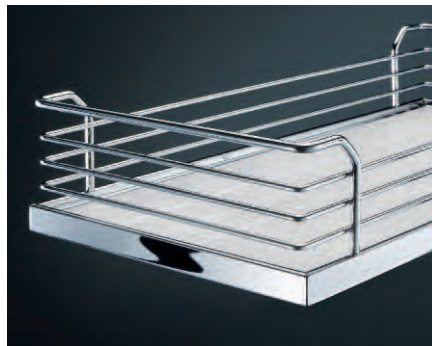

**TANDEM swivel pull-out** –  
two shelf elements behind one door.

More storage space,  
**better organised,**  
better access.

TANDEM offers completely new potential for food storage – just opening the door is an inspiration. In a clever piece of engineering, the back shelf element moves automatically towards the user as the door is pulled open. Kitchen users can check contents at a glance and easily reach what they want. The shelf element on the door is designed to make best use of the available space.

Double the gain by installing two TANDEMS in one kitchen unit: as a TANDEM Depot, in 90-, 100- and 120-cm units.

Trays and baskets can be fitted at different levels

Smooth, silent opening and closing

Simplified assembly

## Choice of trays/baskets

Metal baskets

ARENA Classic

ARENA Style

**TANDEM swivel pull-out**

Cabinet width	45 cm	50 cm	60 cm
<b>B =</b> Inside width:	≥ 412 mm	≥ 462 mm	≥ 562 mm
<b>T =</b> Inside depth:	≥ 500 mm	≥ 500 mm	≥ 500 mm
<b>H =</b> Inside height:			3-tier: from 800 mm
	4-tier: from 1100 mm	4-tier: from 1100 mm	4-tier: from 1100 mm
	6-tier: from 1700 mm	6-tier: from 1700 mm	6-tier: from 1700 mm
<b>W =</b> Opening angle:	110°	110°	110°
max. load for 6 layers:	pull-out shelf: 50 kg	pull-out shelf: 50 kg	pull-out shelf: 60 kg
	door shelf: 20 kg	door shelf: 20 kg	door shelf: 25 kg