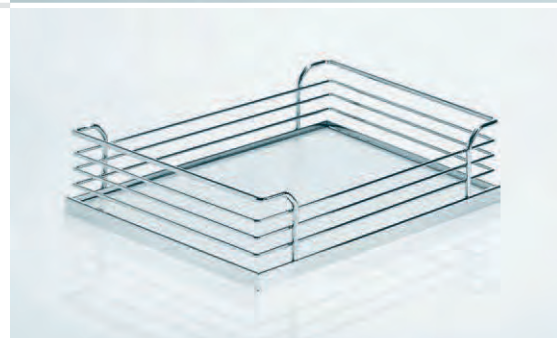

Clip-on shelf ARENA Classic for TANDEM swivel pull-out

		Dimensions (mm)	Art. no.
for cabinet width:	450 mm	WxDxH 383 x 275 x 88	01 3434
	500 mm	433 x 275 x 88	01 3439
	600 mm	518 x 275 x 88	01 3444

On request with **ARENA PLUS** anti-slip finish