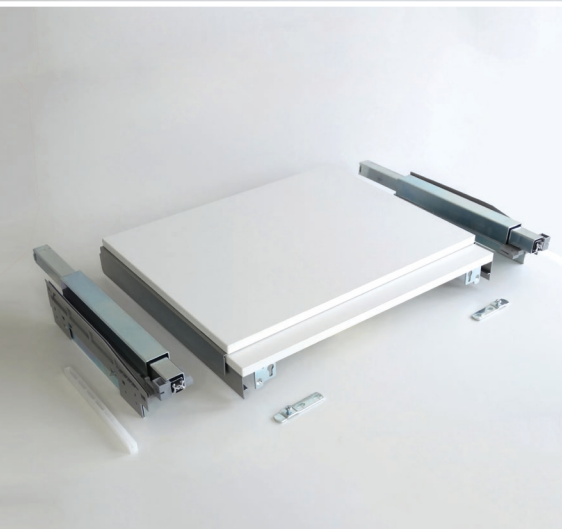

**The entire movement sequence is smooth and virtually effortless. Even partially pulled out it can be used as a practical work area.**

**Pulled fully out, the two halves of the tabletop are completely level and create a highly practical working area.**

**Table in waiting:**

The width of a TopFlex pull-out table fitting can be freely selected within the constraints of weight and cabinet width.

It can be built into a 45 to 90-cm base unit.

TopFlex is available either with a drop-down or with a fixed front panel (see above).

**Product code**    Dimensions (mm)

**005231 0102**    For side wall  
15 + 16 mm

**005241 0102**    18 + 19 mm

**Pull-out table fitting**

**TopFlex**

with drop-down front, cantilevered, complete, with White worktop,  
Carcase depth: ≥500 mm  
Carcase width: 600 mm  
Extended length: 810 mm

Load capacity: max. 30 kg

Colour code:  
Silver            0102

**005234 0102**    For side wall  
15 + 16 mm

**005244 0102**    18 + 19 mm

**Pull-out table fitting**

**TopFlex**

with fixed front, cantilevered, complete, with White worktop,  
Carcase depth: ≥500 mm  
Carcase width: 600 mm  
Extended length: 810 mm