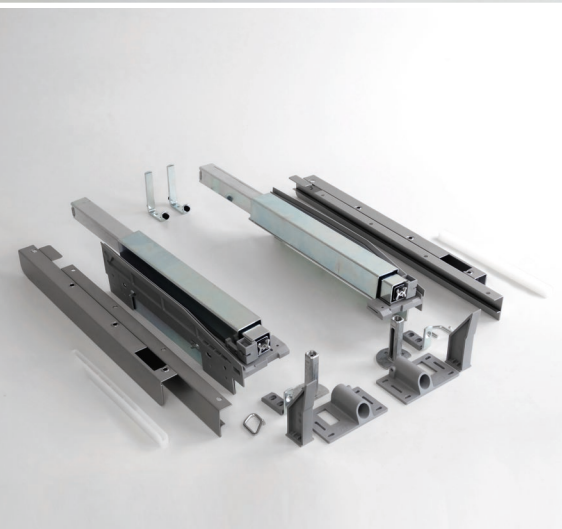

**The entire movement sequence is smooth and virtually effortless. Even partially pulled out it can be used as a practical work area.**

**Pulled fully out, the two halves of the tabletop are completely level and create a highly practical working area.**

Load capacity: max. 30 kg

Colour code:  
Silver            0102

**005234 0102**    For side wall  
15 + 16 mm

**005244 0102**    18 + 19 mm

**Pull-out table fitting**

**TopFlex**

with fixed front, cantilevered, complete, with White worktop,  
Carcase depth: ≥500 mm  
Carcase width: 600 mm  
Extended length: 810 mm

Load capacity: max. 30 kg

Colour code:  
Silver            0102

**005236 0102**    For worktop  
thicknesses  
15-19 mm

**Pull-out table fitting**

**TopFlex**

with drop-down front, cantilevered, complete, **without** worktop  
Carcase depth: ≥500 mm  
Extended length: 810 mm  
Any width between 450 and 900 mm

Load capacity: max. 30 kg

Colour code:  
Silver            0102

**005238 0102**    For worktop  
thicknesses  
15-19 mm

**Pull-out table fitting**

**TopFlex**

with fixed front, cantilevered, complete, **without** worktop  
Carcase depth: ≥500 mm  
Extended length: 810 mm  
Any width between 450 and 900 mm